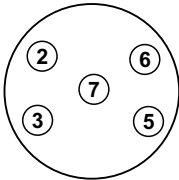

Base

2. Left Indicator (Yellow)
3. Earth (White)
5. Right Indicator (Green)
6. Stop Lamp (Red)
7. Tail No. Plate & Clearance (Brown)