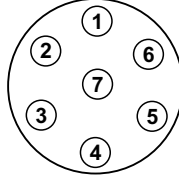

Base

1. Left Indicator (Yellow)
2. Auxiliary (Black)
3. Earth (White)
4. Right Indicator (Green)
5. Auxiliary (Blue)
6. Stop Lamp (Red)
7. Tail No. Plate & Clearance (Brown)