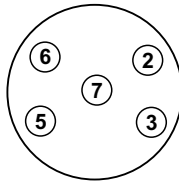

5 Pin wiring diagram for large round trailer plugs & bases

Plug