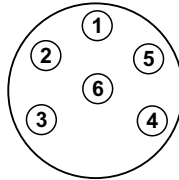

Base

1. Tail No. Plate & Clearance (Brown)
2. Left Indicator (Yellow)
3. Right Indicator (Green)
4. Stop Lamp (Red)
5. Auxiliary (Blue)
6. Earth (White)