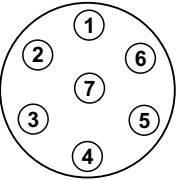

Base

1. Left Indicator (Yellow)
2. Auxiliary (Black)
3. Earth (White)
4. Right Indicator (Green)
5. Auxiliary (Blue)
6. Stop Lamp (Red)
7. Tail No. Plate & Clearance (Brown)