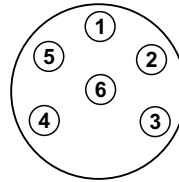

6 Pin wiring diagram for small round trailer plugs & bases

Plug