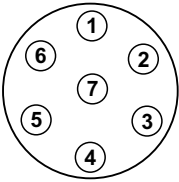

7 Pin wiring diagram for small round trailer plugs & bases

Plug